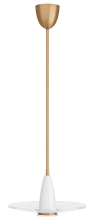

ARTERIO RS

VASILI FLUSH MOUNT

DFC05
Clear Seedy, Glass

Fashioned after midcentury Italian lighting, the Vasili flush mount is created with an inverted, pan-shaped shade of clear seedy slump glass. Lustrous, opaque opal glass in a cone shape forms the housing for an LED bulb. A cupped canopy and shade detailing is created in antique brass finished iron. Finish will vary. Certified for damp locations and intended for interior use.

APPEARANCE

Materials	Glass, Glass, Iron
Finishes	Clear Seedy, Opal, Antique Brass
Finish Will Vary	Yes
Top Coat/Sealant	No

DIMENSIONS

Overall	Dia: 17.5 in x H: 14 in
Body	Dia: 17.5 in x H: 8.5 in
Canopy	Dia: 5.0 in x H: 5 in
Maximum Hanging Height as Sold	48 in
Minimum Hanging Height as Sold	14 in