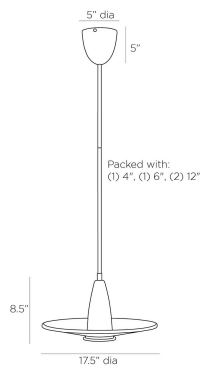

ARTERIO RS

VASILI FLUSH MOUNT

DFC05
Clear Seedy, Glass

Fashioned after midcentury Italian lighting, the Vasili flush mount is created with an inverted, pan-shaped shade of clear seedy slump glass. Lustrous, opaque opal glass in a cone shape forms the housing for an LED bulb. A cupped canopy and shade detailing is created in antique brass finished iron. Finish will vary. Certified for damp locations and intended for interior use.

APPEARANCE

Materials	Glass, Glass, Iron
Finishes	Clear Seedy, Opal, Antique Brass
Finish Will Vary	Yes
Top Coat/Sealant	No

DIMENSIONS

Overall	Dia: 17.5 in x H: 14 in
Body	Dia: 17.5 in x H: 8.5 in
Canopy	Dia: 5.0 in x H: 5 in
Maximum Hanging Height as Sold	48 in
Minimum Hanging Height as Sold	14 in

WIRING

Wire Rating	Damp
Cord	7 FT, Clear/Silver, SVT
Socket	1, Integrated LED
Maximum Wattage	13.0
Voltage	110-120 V
LED Color Temperature	2700K
LED Compatible Dimmer	TRIAC Dimmer
LED CRI	90+
LED Lifespan (Hours)	30,000