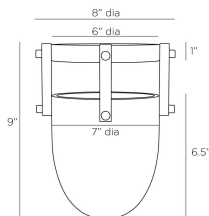

ARTERIO RS

TOREN FLUSH MOUNT

DFC04
White, Alabaster

An elegant and statement-making solution for small spaces, the Toren flush mount is brilliantly crafted in a domed, white alabaster shade suspended from a brawny frame of English bronze ironwork. Finish will vary. Certified for damp locations and intended for interior use.

APPEARANCE

Materials	Alabaster, Iron
Finishes	White, English Bronze
Finish Will Vary	Yes
Top Coat/Sealant	Yes

DIMENSIONS

Overall	Dia: 8.0 in x H: 9 in
Shade	Dia: 7.0 in x H: 6.5 in
Canopy	Dia: 6.0 in x H: 1 in

WIRING

Wire Rating	Damp
Cord	0.5 FT, Black/White, SVT
Socket	1, Type A - E26
Suggested Bulb Type	G16.5
Maximum Wattage	60.0
Voltage	110-120 V

CERTIFICATIONS & COMPLIANCY

Certifications	Middle East, European Union, United Kingdom, Australia, Mexico, United States, Canada
Compliance	RoHS, UL/ETL, CB

SHIPPING

Product Weight	6.0 lbs
Gross Weight 1	6.6 lbs
Shipping Box 1	W: 8.7 in x D: 9.1 in x H: 15.9 in

CONTRACT

Contract Suitability	Contract Suitable As Is
----------------------	-------------------------