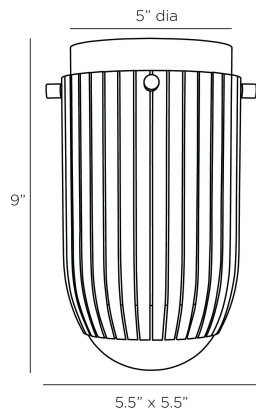

# ARTERIO RS

## YORK FLUSH MOUNT

DFC03  
Antique Brass, Steel

Reminiscent of a delicate flower about to bloom, this Deco-influenced York flush mount is a chic addition to any space. Crafted of steel, each rib is finished in antique brass, uniformly holding a centered cylinder of opal glass for a diffused effect. Certified for damp locations and intended for interior use.

### DIMENSIONS

Overall	W: 5.5 in x D: 5.5 in x H: 9 in
Canopy	Dia: 5.0 in

### SHIPPING

Product Weight	4.3 lbs
Gross Weight 1	8.0 lbs
Shipping Box 1	W: 11.4 in x D: 15.2 in x H: 8.9 in