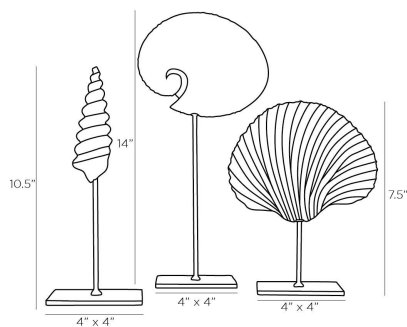

## SHELL SCULPTURES, SET OF 3

Celerie Kemble

DC9000  
White, Resin

A collection of three white resin specimens to bring attention to any table top. Each shell form stands atop a slender steel base finished in antique brass.

### DIMENSIONS

Overall Large	W: 7 in x D: 4 in x H: 14 in
Overall Medium	W: 4 in x D: 4 in x H: 10.5 in
Overall Small	W: 7.5 in x D: 4 in x H: 9 in
Foot Print Large	W: 4 in x D: 4 in
Foot Print Medium	W: 4 in x D: 4 in
Foot Print Small	W: 4 in x D: 4 in

### SHIPPING

Product Weight	7.0 lbs
Gross Weight 1	8.0 lbs
Shipping Box 1	W: 16.5 in x D: 9.88 in x H: 13.38 in