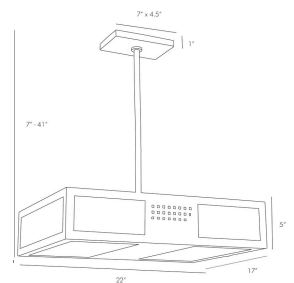

BISGER SQUARE PENDANT

DC89001

Antique Brass, Opal
Glass

H: 7 IN

W: 22 IN

D: 17 IN

Clean lines, crafted from stainless steel, frame plates of frosted glass, so the light beneath is filtered beautifully. The mid-strip is hand-punched and casts scattered light in every direction. The bottom plates are removable for easy bulb replacement. The brass tones are a brushed, antique finish that runs all the way up to the flush mount. Fits four standard bulbs. Also available as a rectangular pendant (DC49002) and sconce (DC49003). Certified for damp locations and intended for interior use.