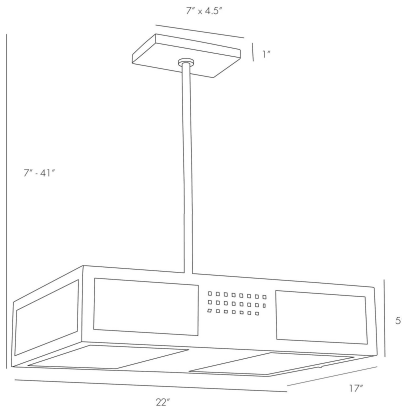

ARTERIOS

BISGER SQUARE PENDANT

Celerie Kemble

DC89001
Antique Brass, Steel

Clean lines, crafted from stainless steel, frame plates of frosted glass, so the light beneath is filtered beautifully. The mid-strip is hand-punched and casts scattered light in every direction. The bottom plates are removable for easy bulb replacement. The brass tones are a brushed, antique finish that runs all the way up to the flush mount. Fits four standard bulbs. Also available as a rectangular pendant (DC49002) and sconce (DC49003). Certified for damp locations and intended for interior use.

APPEARANCE

Materials	Steel, Glass, Steel
Finishes	Antique Brass, Opal, Antique Brass
Finish Will Vary	No
Top Coat/Sealant	Yes

DIMENSIONS

Overall	W: 22 in x D: 17 in x H: 7 in
Canopy	W: 7 in x D: 4.5 in x H: 1 in
Chandelier	W: 22 in x D: 17 in x H: 5 in
Overall Hanging Height as Sold (in)	41 in - 7 in

WIRING

Wire Rating	Damp
Cord	10 FT, Clear/Silver, SPT-2
Socket	4, Type A- E26 Other
Suggested Bulb Type	G16.5
Maximum Wattage	60.0
Voltage	110-120 V

CERTIFICATIONS & COMPLIANCY

Certifications	Middle East, European Union, United Kingdom, Mexico, United States, Canada
Compliance	RoHS, UL/ETL, CB

SHIPPING

Product Weight	18.0 lbs
Gross Weight 1	23.5 lbs
Shipping Box 1	W: 19.0 in x D: 25.5 in x H: 10.0 in

CONTRACT

Contract Suitability	Contract Suitable As Is
----------------------	-------------------------