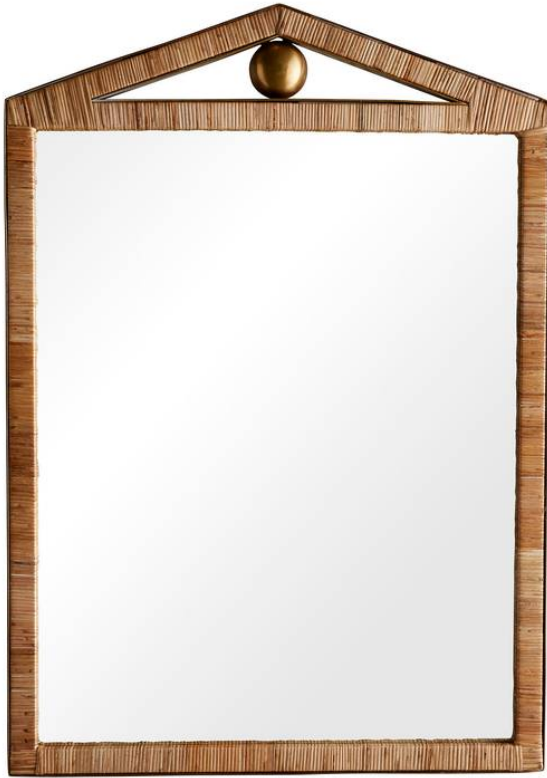

CARIBE MIRROR

DC2023
Natural
H: 40.5 IN
W: 28.5 IN
D: 1.5 IN

This classic pediment mirror is framed in a natural rattan wrapping with a central antique brass sphere accent. Rattan will vary.