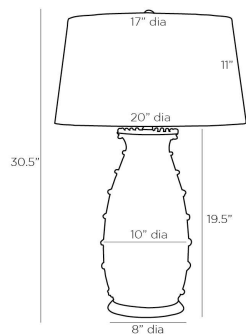

ARTERIOS

SPITZY LAMP

Celerie Kemble

DC17005-361
Ivory, Ceramic

This elegant ivory crackled ceramic table lamp is accented with hand-applied soft beaded bumps. Topped with a matching ceramic finial and an off-white microfiber shade lined in matching off-white cotton for a subtle glow. Finish will vary.

APPEARANCE

Materials	Ceramic, Ceramic, Microfiber, Cotton, Steel
Finishes	Ivory, Ivory, Off-White, Off-White, Brushed Brass
Finish Will Vary	Yes
Top Coat/Sealant	No

DIMENSIONS

Overall	Dia: 20.0 in x H: 30.5 in
Foot Print	Dia: 8.0 in
Body	Dia: 10.0 in x H: 19.5 in
Finial	Dia: 1 in x H: 1 in
Shade Top	Dia: 17.0 in
Shade Side	H: 11 in
Shade Bottom	Dia: 20.0 in
Harp Size	H: 9 in
Neck	Dia: 1.0 in x H: 1 in

WIRING

Wire Rating	Indoor Only
Cord	10 FT, Clear/Silver, SPT-2
Socket	1, Type A - E26
Suggested Bulb Type	A19
Switch	At Socket, 3-Way Rotary
Maximum Wattage	150.0
Voltage	110-120 V

CERTIFICATIONS & COMPLIANCY

Certifications	Middle East, European Union, United Kingdom, Australia, Mexico, United States, Canada
Compliance	UL/ETL, CB

SHIPPING

Product Weight	11.5 lbs
Gross Weight 1	12.0 lbs
Gross Weight 2	3.3 lbs
Shipping Box 1	W: 12.0 in x D: 12.0 in x H: 26.5 in
Shipping Box 2	W: 22.0 in x D: 22.0 in x H: 13.0 in