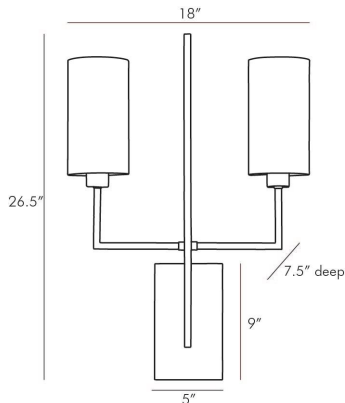

ARTERIO RS

BLADE SCONCE

DB49016
Aged Bronze, Steel

Reach out your arms and grab the glory this sconce stretches wide with two steel dowels supporting cylindrical white linen shades. The dowels are supported off an elegant central steel blade. The scale of this fixture provides architectural interest while amplifying the light in any entry hall corridor or room. Finished in aged bronze.

APPEARANCE

Materials	Steel, Linen, Steel
Finishes	Aged Bronze, White, Aged Bronze
Finish Will Vary	No
Top Coat/Sealant	Yes

DIMENSIONS

Overall	W: 18 in x D: 7.5 in x H: 26.5 in
Backplate	W: 5 in x D: 1 in x H: 9 in
Shade Top	Dia: 4.5 in
Shade Side	H: 8.5 in
Shade Bottom	Dia: 4.5 in
Wall Sconce Hanging Orientation	Horizontal and Vertical
Mount	W: 4.5 in x H: 8.5 in

WIRING

Wire Rating	Indoor Only
Cord	0.5 FT, Clear/Silver, SVT
Socket	2, Type A - E26
Suggested Bulb Type	A19
Maximum Wattage	40.0
Voltage	110-120 V

CERTIFICATIONS & COMPLIANCY

Certifications	Middle East, European Union, United Kingdom, Mexico, United States, Canada
Compliance	RoHS, UL/ETL, CB

SHIPPING

Product Weight	4.0 lbs
Gross Weight 1	10.7 lbs
Shipping Box 1	W: 21.0 in x D: 31.0 in x H: 11.0 in

CONTRACT

Contract Suitability	Contract Suitable As Is
----------------------	-------------------------