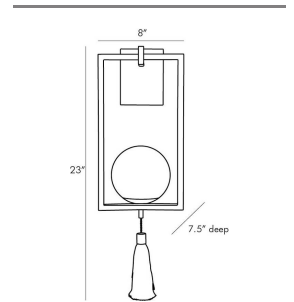

TRAPEZE SCONCE

DB49014
 Aged Bronze, Opal
 Glass
 H: 23 IN
 W: 8 IN
 D: 7.5 IN

Not to be outdone by the larger ceiling pendant this diminutive sconce may not have graduated to the ceiling but is just as beautiful hung off the wall. She betrays the family secret of balance and elegant form. Finished in aged bronze. Certified for damp locations and intended for interior use.