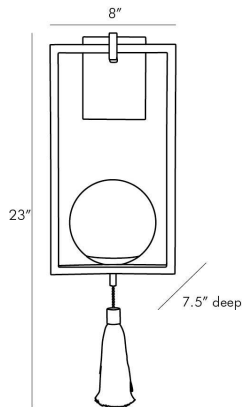

ARTERIO RS

TRAPEZE SCNCE

DB49014
Aged Bronze, Steel

Not to be outdone by the larger ceiling pendant this diminutive sconce may not have graduated to the ceiling but is just as beautiful hung off the wall. She betrays the family secret of balance and elegant form. Finished in aged bronze. Certified for damp locations and intended for interior use.

APPEARANCE

Materials	Steel, Glass, Steel, Polyester
Finishes	Aged Bronze, Opal, Aged Bronze, Gray
Finish Will Vary	No
Top Coat/Sealant	Yes

DIMENSIONS

Overall	W: 8 in x D: 7.5 in x H: 23 in
Backplate	W: 4 in x D: 1 in x H: 5 in
Globe Small	Dia: 5.5 in
Wall Sconce Hanging Orientation	Vertical Only
Center of Mount from Bottom	H: 21 in
Mount	W: 4 in x H: 4 in

WIRING

Wire Rating	Indoor Only
Cord	0.5 FT, Clear/Silver, SVT
Socket	1, Type B - E12
Suggested Bulb Type	G16.5
Maximum Wattage	25.0
Voltage	110-120 V

CERTIFICATIONS & COMPLIANCY

Certifications	Middle East, European Union, United Kingdom, Mexico, United States, Canada
Compliance	RoHS, UL/ETL, CB

SHIPPING

Product Weight	3.5 lbs
Gross Weight 1	6.85 lbs
Shipping Box 1	W: 21.0 in x D: 13.0 in x H: 11.0 in

CONTRACT

Contract Suitability	Contract Suitable As Is

REPLACEMENT PARTS

DB49014TSL
DB49004TSL