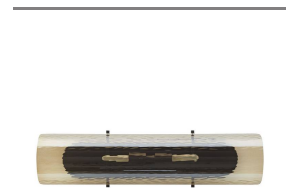

BEND SCONCE

DA49016
 Blackened Steel,
 Amber Luster Glass
 H: 26 IN
 W: 6 IN
 D: 4 IN

The Bend sconce casts dynamic, directional patterned light through a long, narrow half-cylinder of rippled glass. A celebration of the subtle variations of hand-blown glass, Bend's textural amber glass floating shade encases a modern, pill-shaped blackened steel plate, creating a bold interplay of materials and forms that make it an ideal choice for corridors and vanities. Certified for damp locations and intended for interior use.