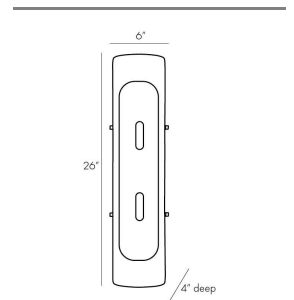

BEND SCONCE

DA49016
 Blackened Steel,
 Amber Luster Glass
 H: 26 IN
 W: 6 IN
 D: 4 IN

The Bend sconce casts dynamic, directional patterned light through a long, narrow half-cylinder of rippled glass. A celebration of the subtle variations of hand-blown glass, Bend's textural amber glass floating shade encases a modern, pill-shaped blackened steel plate, creating a bold interplay of materials and forms that make it an ideal choice for corridors and vanities. Certified for damp locations and intended for interior use.