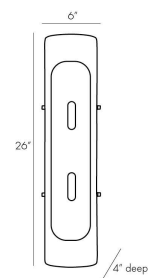

ARTERIO RS

BEND SCONCE

DA49015

Blackened Steel,
Smoke Luster Glass

H: 26 IN

W: 6 IN

D: 4 IN

The Bend sconce casts dynamic, directional patterned light through a long, narrow half-cylinder of rippled glass. A celebration of the subtle variations of hand-blown glass, Bend's textural smoke glass floating shade encases a modern, pill-shaped blackened steel plate, creating a bold interplay of materials and forms that make it an ideal choice for corridors and vanities. Certified for damp locations and intended for interior use.