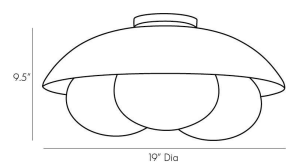

GLAZE LARGE FLUSH MOUNT

DA49004
 Blackened Steel, Ivory
 Stained Crackle
 Ceramic
 H: 9.5 IN
 Dia: 19.0 IN

The Glaze large flush mount light fixture features a trio of frosted opal glass globes cocooned within a large ivory stained crackle ceramic bowl. The pairing of soft frosted lights and satiny crackled ceramic shade casts a subtle, flattering glow and creates dramatic tension between traditional and modern materials and techniques. Certified for damp locations and intended for interior use.