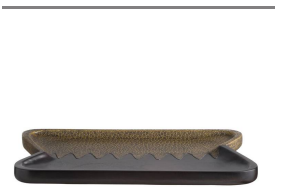

KOLBY TRAY

AY115
Antique Brass
H: 2 IN
W: 30 IN
D: 19 IN

Inspired by animal prints and tribal motifs, the juxtaposition of materials makes Kolby a stunning accent for any tabletop. Antique brass clad and umber wood are married with zigzag joinery. Finish will vary.