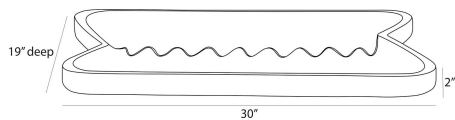

ARTERIO RS

KOLBY TRAY

AY115
Antique Brass, Brass

Inspired by animal prints and tribal motifs, the juxtaposition of materials makes Kolby a stunning accent for any tabletop. Antique brass clad and umber wood are married with zigzag joinery. Finish will vary.

APPEARANCE

Materials	Brass, Wood
Finishes	Antique Brass, Umber
Finish Will Vary	Yes
Top Coat/Sealant	Yes

DIMENSIONS

Overall	W: 30 in x D: 19 in x H: 2 in
Foot Print	W: 25 in x D: 15 in

SHIPPING

Product Weight	13.7 lbs
Gross Weight 1	15.4 lbs
Shipping Box 1	W: 22.0 in x D: 33.0 in x H: 5.0 in

ADDITIONAL INFO

Disclaimers	This clad finish is entirely hand applied. Over time and exposure to oxygen it will begin to slowly age, giving it an old world patina. It is intentional and as always, with bending and working with iron there are going to be natural imperfections.

CONTRACT

Contract Suitability	Contract Suitable As Is