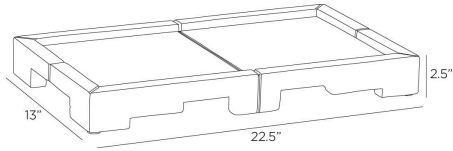

ARTERIOS

FELIX TRAY

AY111
Natural, Wood

A simple tray of natural oak reflects the stepped motifs of Mexican adobe architecture. Finished with groove details on its puzzle-like pedestal. Finish will vary.

APPEARANCE

Materials	Wood
Finishes	Natural
Finish Will Vary	Yes
Top Coat/Sealant	Yes

DIMENSIONS

Overall	W: 22.5 in x D: 13 in x H: 2.5 in
Foot Print	W: 22.5 in x D: 13 in

SHIPPING

Product Weight	7.0 lbs
Gross Weight 1	11.0 lbs
Shipping Box 1	W: 27.0 in x D: 18.0 in x H: 5.0 in

CONTRACT

Contract Suitability	Contract Suitable As Is