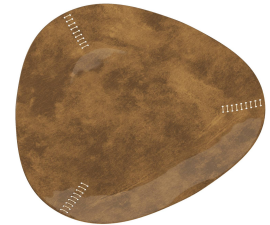

ARTERIO RS

AMES TRAY

AY105
Vintage Brass, Brass

A freeform triangle tray finished in vintage brass is accented with natural rattan "stitching" at each corner for textural appeal. Inspired by leather valet trays, it makes a sophisticated receptacle for every odd and end.

APPEARANCE

Materials	Brass, Rattan
Finishes	Vintage Brass, Natural
Finish Will Vary	No
Top Coat/Sealant	Yes

DIMENSIONS

Overall	W: 18 in x D: 18 in x H: 1 in
Foot Print	W: 12.5 in x D: 12.5 in

SHIPPING

Product Weight	3.3 lbs
Gross Weight 1	20.94 lbs
Shipping Box 1	W: 20.5 in x D: 13.0 in x H: 21.0 in