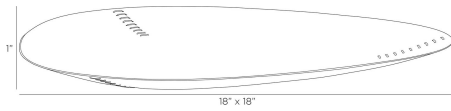

ARTERIO RS

AMES TRAY

AY105
Vintage Brass, Brass

A freeform triangle tray finished in vintage brass is accented with natural rattan "stitching" at each corner for textural appeal. Inspired by leather valet trays, it makes a sophisticated receptacle for every odd and end.

APPEARANCE

Materials	Brass, Rattan
Finishes	Vintage Brass, Natural
Finish Will Vary	No
Top Coat/Sealant	Yes

DIMENSIONS

Overall	W: 18 in x D: 18 in x H: 1 in
Foot Print	W: 12.5 in x D: 12.5 in

SHIPPING

Product Weight	3.3 lbs
Gross Weight 1	20.94 lbs
Shipping Box 1	W: 20.5 in x D: 13.0 in x H: 21.0 in