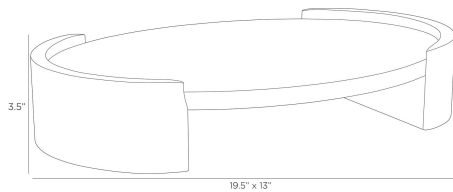

ARTERIOS

ADELAIDE TRAY

AY104
Gray, Marble

Suspended with supports of grey marble, an antique brass clad oval offers a pleasing mix of materials. Carved at the top with a concentric pattern, it is an impactful accessory for any surface. Finish will vary.

APPEARANCE

Materials	Marble, Brass
Finishes	Gray, Antique Brass
Finish Will Vary	Yes
Top Coat/Sealant	Yes

DIMENSIONS

Overall	W: 19.5 in x D: 13 in x H: 3.5 in
Foot Print	W: 19 in x D: 10 in

SHIPPING

Product Weight	21.0 lbs
Gross Weight 1	34.17 lbs
Shipping Box 1	W: 16.0 in x D: 22.0 in x H: 6.0 in