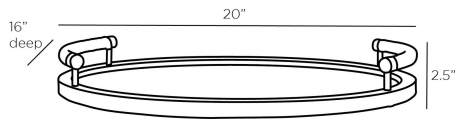

ARTERIOS

TALLULAH TRAY

AY101
Antique Brass, Brass

An entertainer's best friend, the Tallulah tray is crafted in antique brass with rich slate leather lining the tray and wrapping the handles. Clean and tailored, the generously sized tray impresses as a serving accessory or as a platform for styling objects.

APPEARANCE

Materials	Brass, Leather
Finishes	Antique Brass, Slate
Finish Will Vary	No
Top Coat/Sealant	No

DIMENSIONS

Overall	W: 20 in x D: 16 in x H: 2.5 in
Foot Print	W: 20 in x D: 16 in

SHIPPING

Product Weight	6.0 lbs
Gross Weight 1	9.1 lbs
Shipping Box 1	W: 16.1 in x D: 2.75 in x H: 20.0 in