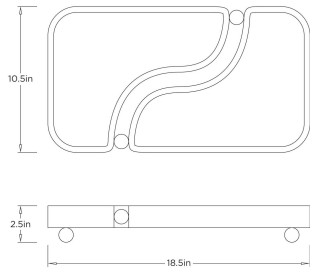

ARTERIOS

LILY TRAY

AYC03 LILY TRAY

ARTERIOS

AYC03

Ivory, Riverstone

A glamorous accent for a vanity or coffee table, our split tray of ivory riverstone composite is the ideal pairing of functionality and scale. Puzzled together, each tray is finished with details of antique brass iron and stands on matching brass feet finished with white felt on the underside. Finish will vary.

APPEARANCE

Materials	Riverstone, Iron
Finishes	Ivory, Antique Brass
Finish Will Vary	Yes
Top Coat/Sealant	No

DIMENSIONS

Overall	W: 18.5 in x D: 10.5 in x H: 2.5 in
Foot Print	W: 17 in x D: 9 in

SHIPPING

Product Weight	10.8 lbs
Gross Weight 1	13.0 lbs
Shipping Box 1	W: 6.25 in x D: 14.13 in x H: 22.5 in