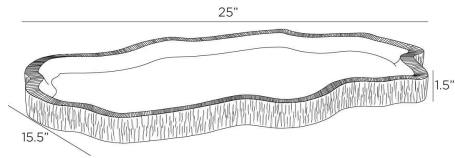

# ARTERIOURS

## FALLON TRAY

AYC02  
Ivory, Riverstone

This shallow tray, cast from ivory riverstone composite, recalls the flowing and rippling shapes found in natural cave formations. Finish will vary.

### DIMENSIONS

Overall	W: 25 in x D: 15.5 in x H: 1.5 in
Foot Print	W: 25 in x D: 15.5 in