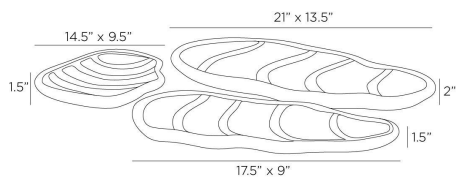

ARTERIO RS

CHESAPEAKE TRAYS, SET OF 3

AYC01
Ivory, Ricestone

Inspired by seashells gathered by the shore, our free-form trays have their own natural beauty. Crafted of ivory ricestone composite with a hand-shaped aesthetic, these uniquely shaped accessories can be staged together or styled separately. Finish will vary.

APPEARANCE

Materials	Ricestone
Finishes	Ivory
Finish Will Vary	Yes
Top Coat/Sealant	Yes

DIMENSIONS

Overall Large	W: 21 in x D: 13.5 in x H: 2 in
Overall Medium	W: 17.5 in x D: 9 in x H: 1.5 in
Overall Small	W: 14.5 in x D: 9.5 in x H: 1.5 in
Foot Print Large	W: 12 in x D: 5 in
Foot Print Medium	W: 9.5 in x D: 3 in x Dia: 6.0 in
Foot Print Small	W: 7.5 in x D: 3 in x Dia: 6.0 in

SHIPPING

Product Weight	7.8 lbs
Gross Weight 1	29.0 lbs
Shipping Box 1	W: 25.25 in x D: 9.0 in x H: 17.75 in

CONTRACT

Contract Suitability	Contract Suitable As Is
----------------------	-------------------------