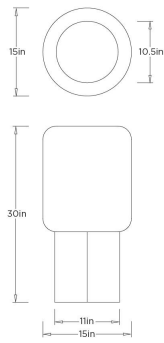

LORENZO LARGE CONCRETE

AVS15
Matte Black, Concrete Composite

Grand in scale and serene in form, the Lorenzo Large Concrete Outdoor Planter draws inspiration from natural stone and clean lines. Its matte black concrete composite body offers a striking balance of solidity and simplicity. Thoughtfully designed to showcase plants with elevated restraint, it becomes a sculptural anchor in any indoor or outdoor setting. A timeless accent that grounds the space with quiet sophistication.

APPEARANCE

Materials	Concrete Composite
Finishes	Matte Black
Finish Will Vary	Yes
Top Coat/Sealant	No

DIMENSIONS

Overall	Dia: 15 in x H: 30 in
Foot Print	W: 11 in x D: 11 in
Opening	Dia: 10.5 in

SHIPPING

Shipping Requirements	Truck Ship
Product Weight	48.7 lbs
Gross Weight 1	54 lbs
Shipping Box 1	W: 34.5 in x D: 20 in x H: 19.5 in

CONTRACT

Contract Suitability	Contract Suitable As Is