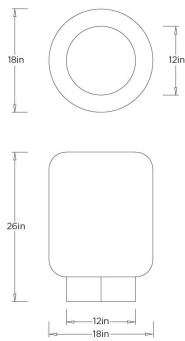

LORENZO MEDIUM CONCRETE

AVS14 LORENZO MEDIUM CONCRETE OUTDOOR PLANTER ARTERIO

AVS14
Matte Black, Concrete Composite

The Lorenzo Medium Concrete Outdoor Planter channels strong geometric form with its sleek, cylindrical shape and balanced proportions. Made from a matte black concrete composite, it delivers durability with a refined, stone-inspired aesthetic. Designed to frame plants beautifully, it enhances any outdoor terrace or interior space with subtle, modern elegance. A versatile planter that adds sculptural calm wherever it's placed.

APPEARANCE

Materials	Concrete Composite
Finishes	Matte Black
Finish Will Vary	Yes
Top Coat/Sealant	No

DIMENSIONS

Overall	Dia: 18 in x H: 26 in
Foot Print	W: 12 in x D: 12 in
Opening	Dia: 12 in

SHIPPING

Shipping Requirements	Truck Ship
Product Weight	49.2 lbs
Gross Weight 1	54 lbs
Shipping Box 1	W: 31 in x D: 23 in x H: 23 in