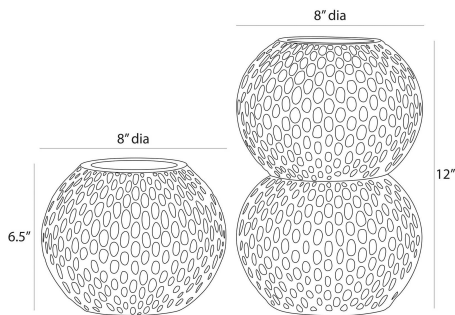

ARTERIO RS

KAYLI VASES, SET OF 2

AVS13
Egg Shell, Terracotta

In this set of two terracotta vases, one single and one stacked for asymmetry. Each sphere vase is glazed in eggshell with a chiseled texture and felted at the bottom. Finish will vary.

APPEARANCE

Materials	Terracotta
Finishes	Egg Shell
Finish Will Vary	Yes
Top Coat/Sealant	No

DIMENSIONS

Overall Large	W: 8 in x D: 8 in x H: 12 in
Overall Small	W: 8 in x D: 8 in x H: 6.5 in

SHIPPING

Product Weight	15.0 lbs
Gross Weight 1	13.23 lbs
Gross Weight 2	6.17 lbs
Shipping Box 1	W: 15.0 in x D: 10.75 in x H: 10.75 in
Shipping Box 2	W: 9.5 in x D: 10.75 in x H: 10.75 in