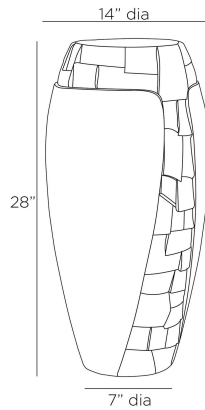

GINA OUTDOOR PLANTER

AVS10
Eggshell, Terracotta

Inspired by Art Nouveau-style jewelry depicting a dragonfly, our terracotta planter's hand-carved eggshell finish surface offers a harmonious balance of figural motifs and natural elements. This intriguing texture is mirrored front and back. A removable rubber stopper is at the bottom for easy drainage. Finish will vary.

APPEARANCE

Materials	Terracotta
Finishes	Eggshell
Finish Will Vary	Yes
Top Coat/Sealant	Yes

DIMENSIONS

Overall	Dia: 14.0 in x H: 28 in
Foot Print	Dia: 7.0 in
Opening	Dia: 8.0 in

SHIPPING

Shipping Requirements	Truck Ship
Product Weight	55.6 lbs
Gross Weight 1	60.0 lbs
Shipping Box 1	W: 18.3 in x D: 18.3 in x H: 33.67 in