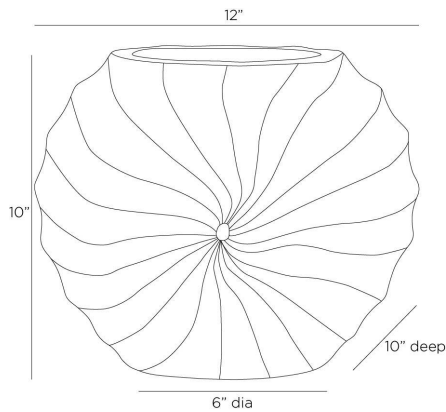

ARTERIO RS

FULLBRIGHT VASE

AVS09
Eggshell, Terracotta

The rippled and rhythmic patterns of a Nautilus shell find a visual echo in a vase of eggshell-glazed terracotta. Each ridge of the hand-sculpted form spirals together to create a striking, contemplative piece. Finish will vary.

APPEARANCE

Materials	Terracotta
Finishes	Eggshell
Finish Will Vary	Yes
Top Coat/Sealant	Yes

DIMENSIONS

Overall	W: 12 in x D: 10 in x H: 10 in
Foot Print	Dia: 6.0 in

SHIPPING

Product Weight	13.2 lbs
Gross Weight 1	13.4 lbs
Shipping Box 1	W: 14.0 in x D: 14.0 in x H: 14.0 in