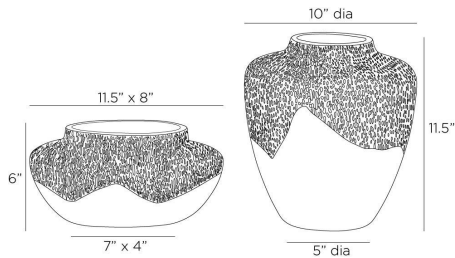

ARTERIO RS

FREEMAN VASES, SET OF 2

AVS08
Eggshell, Terracotta

Like ancient urns, these classical terracotta accents have a moss-like texture and weathered finish. Embodying the feel of a found object, each vase is glazed in an eggshell shade. Finish will vary.

APPEARANCE

Materials	Terracotta
Finishes	Eggshell
Finish Will Vary	Yes
Top Coat/Sealant	Yes

DIMENSIONS

Overall Large	Dia: 10.0 in x H: 11.5 in
Overall Small	W: 11.5 in x D: 8 in x H: 6 in
Opening Large	Dia: 4.0 in
Opening Small	W: 6 in x D: 3.5 in
Foot Print Large	Dia: 5.0 in
Foot Print Small	W: 7 in x D: 4 in

SHIPPING

Product Weight	18.0 lbs
Gross Weight 1	10.25 lbs
Gross Weight 2	16.2 lbs
Shipping Box 1	W: 13.0 in x D: 10.5 in x H: 9.0 in
Shipping Box 2	W: 12.5 in x D: 12.5 in x H: 14.0 in

ADDITIONAL INFO

Features	Water Tight

CONTRACT

Contract Suitability	Contract Suitable As Is