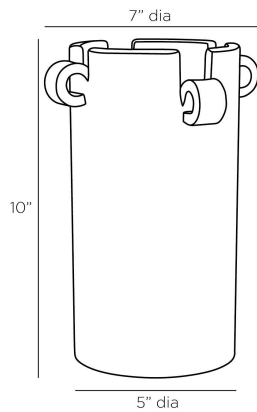

ARTERIO RS

BAHRI VASE

AVS03
Sky, Terracotta

A terracotta vase is finished with with curled edges of clay to highlight its handcrafted feel. Glazed in a sheer shade of sky. Finish will vary.

APPEARANCE

Materials	Terracotta
Finishes	Sky
Finish Will Vary	Yes
Top Coat/Sealant	No

DIMENSIONS

Overall	Dia: 7.0 in x H: 10 in
Foot Print	Dia: 5.0 in
Opening	Dia: 4.0 in

SHIPPING

Product Weight	4.6 lbs
Gross Weight 1	11.6 lbs
Shipping Box 1	W: 19.0 in x D: 19.0 in x H: 25.5 in

CONTRACT

Contract Suitability	Contract Suitable As Is
----------------------	-------------------------