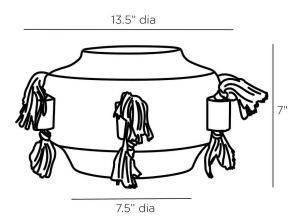

VERENA VASE

AVS01
Whitewashed
H: 7 IN
Dia: 13.5 IN

A modern take on classical Roman pottery, the Verena vase is crafted in whitewashed terracotta and embellished with lug handles. Knotted white cotton rope tassels embellish the artisanal vessel, adding texture and interest. Finish will vary.