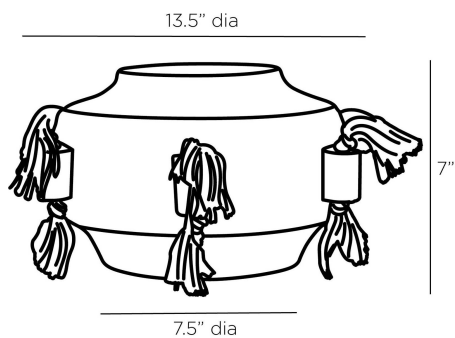

## VERENA VASE

AVS01  
Whitewashed, Terracotta

A modern take on classical Roman pottery, the Verena vase is crafted in whitewashed terracotta and embellished with lug handles. Knotted white cotton rope tassels embellish the artisanal vessel, adding texture and interest. Finish will vary.

### DIMENSIONS

Overall	Dia: 13.5 in x H: 7 in
Foot Print	Dia: 7.5 in
Opening	Dia: 5.0 in

### SHIPPING

Product Weight	11.0 lbs
Gross Weight 1	13.67 lbs
Shipping Box 1	W: 10.83 in x D: 16.54 in x H: 16.54 in