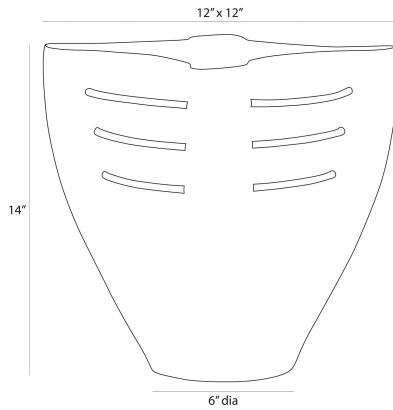

ARTERIO RS

JERUSAHA VASE

AVI07
Blackened, Aluminum

An oversized blackened cast aluminum vessel is pierced with antique brass accents creating an illusion of rings intersecting its pinched form. A glass liner allows for displaying a floral arrangement or potted plant. Finish will vary.

APPEARANCE

Materials	Aluminum, Brass
Finishes	Blackened, Antique Brass
Finish Will Vary	Yes
Top Coat/Sealant	Yes

DIMENSIONS

Overall	W: 12 in x D: 12 in x H: 14 in
Foot Print	Dia: 6.0 in

SHIPPING

Product Weight	9.7 lbs
Gross Weight 1	15.55 lbs
Shipping Box 1	W: 15.0 in x D: 15.5 in x H: 21.5 in