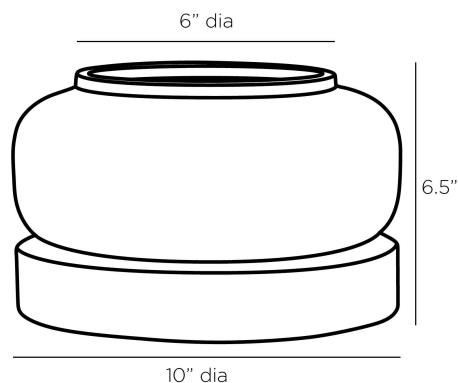

ARTERIO RS

TRACE VASE

AVI01
Clear, Glass

The mushroom-shaped Trace vase features a textured clear seedy glass vessel perched atop a moody galaxy marble base. The piece is rimmed in bronzed brass. Use the multipurpose accessory to create a terrarium-style display for plants or as a pillar holder. Finish will vary.

APPEARANCE

Materials	Glass, Marble, Brass
Finishes	Clear, Galaxy, Bronze
Finish Will Vary	Yes
Top Coat/Sealant	No

DIMENSIONS

Overall	Dia: 10.0 in x H: 6.5 in
Foot Print	Dia: 10.0 in
Opening	Dia: 6.0 in

SHIPPING

Product Weight	14.0 lbs
Gross Weight 1	17.1 lbs
Shipping Box 1	W: 13.25 in x D: 13.5 in x H: 13.5 in

ADDITIONAL INFO

Features	Sustainable, Water Tight
----------	--------------------------

CONTRACT

Contract Suitability	Contract Suitable As Is
----------------------	-------------------------