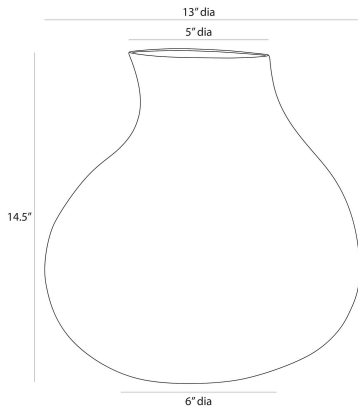

ARTERIO RS

IRELIA VASE

AVE13
Ice Reactive, Porcelain

The curves of a tulip bulb elevate our free-form, large-scale vase of the finest porcelain. Finished in ice-reactive glaze, this contemporary artifact has an appealing, hand-thrown texture and made to be watertight. Finish will vary.

APPEARANCE

Materials	Porcelain
Finishes	Ice Reactive
Finish Will Vary	Yes
Top Coat/Sealant	No

DIMENSIONS

Overall	Dia: 13.0 in x H: 14.5 in
Foot Print	Dia: 6.0 in
Opening	Dia: 5.0 in

SHIPPING

Product Weight	7.9 lbs
Gross Weight 1	10.0 lbs
Shipping Box 1	W: 14.0 in x D: 14.0 in x H: 13.0 in