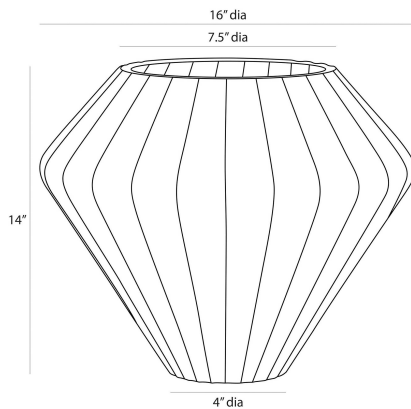

# ARTERIO RS

## KALIANA VASE

AVE11  
Matte Taupe, Porcelain

Hand-formed to resemble a floral bulb, this substantial porcelain vase's touchable texture cascades from the rounded lip to the narrowed base. It is finished in a matte taupe glaze and made to be watertight. Finish will vary.

### DIMENSIONS

Overall	Dia: 16.0 in x H: 14 in
Foot Print	Dia: 4.0 in
Opening	Dia: 7.5 in

### SHIPPING

Product Weight	6.0 lbs
Gross Weight 1	7.5 lbs
Shipping Box 1	W: 14.56 in x D: 14.56 in x H: 12.6 in