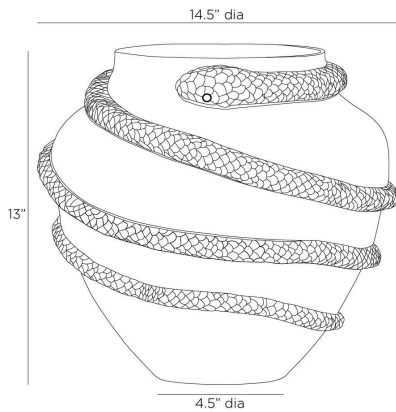

ARTERIO RS

GODSICK VASE

AVE08
Ice Reactive, Porcelain

A serpentine form coils and curls around an impactfully large style. Harnessing animal energy, this porcelain vase is finished in an ice-reactive glaze, highlighting its sculptural details. Finish will vary.

APPEARANCE

Materials	Porcelain
Finishes	Ice Reactive
Finish Will Vary	Yes
Top Coat/Sealant	Yes

DIMENSIONS

Overall	Dia: 14.5 in x H: 13 in
Foot Print	Dia: 4.5 in
Opening	Dia: 8.0 in

SHIPPING

Product Weight	7.3 lbs
Gross Weight 1	15.0 lbs
Shipping Box 1	W: 16.0 in x D: 16.0 in x H: 16.0 in