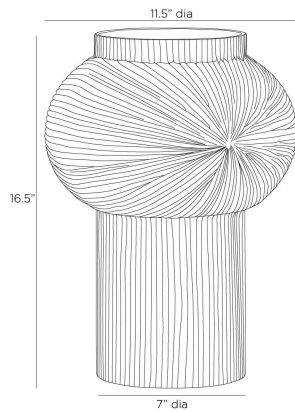

ARTERIO RS

FORTNER VASE

AVE07
Ice Reactive, Porcelain

Intricate lines and wave-like textures wrap around this porcelain vase, finished with an ice-reactive glaze. Embracing the lines of platonic geometry, it features a rounded top. Finish will vary.

APPEARANCE

Materials	Porcelain
Finishes	Ice Reactive
Finish Will Vary	Yes
Top Coat/Sealant	Yes

DIMENSIONS

Overall	Dia: 11.5 in x H: 16.5 in
Foot Print	Dia: 7.0 in
Opening	Dia: 6.5 in

SHIPPING

Product Weight	6.7 lbs
Gross Weight 1	10.0 lbs
Shipping Box 1	W: 12.6 in x D: 12.6 in x H: 17.0 in