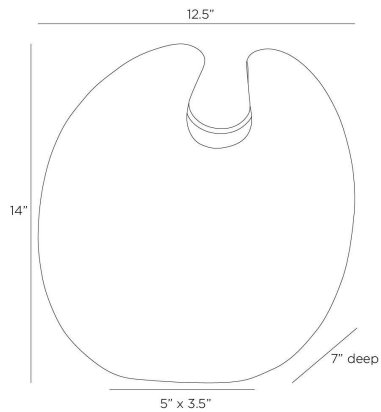

ARTERIO RS

GENOVIA VASE

AVE06
White Mint Reactive, Porcelain

The playful pinching and pulling of clay during the sculpting process results in Genovia's zen-like form. Our white mint reactive glaze finishes the resulting contemplative porcelain shape. Finish will vary.

APPEARANCE

Materials	Porcelain
Finishes	White Mint Reactive
Finish Will Vary	Yes
Top Coat/Sealant	Yes

DIMENSIONS

Overall	W: 12.5 in x D: 7 in x H: 14 in
Foot Print	W: 5 in x D: 3.5 in

SHIPPING

Product Weight	5.5 lbs
Gross Weight 1	10.0 lbs
Shipping Box 1	W: 16.5 in x D: 10.5 in x H: 15.5 in