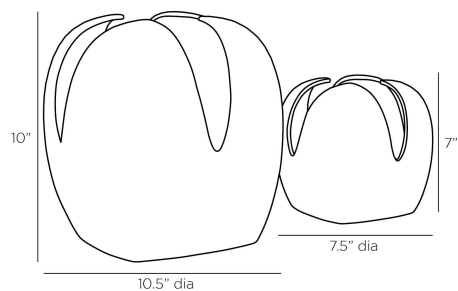

ARTERIO RS

AMAL VASES, SET OF 2

AVE03
Harbor Gray, Porcelain

Glazed with a soothing harbor gray finish both inside and out, elegant vessels are grooved at the openings to support even the largest collection of blooms. Crafted of porcelain, the pod silhouettes are inspired by origami baskets. Set of two. Finish will vary.

APPEARANCE

Materials	Porcelain
Finishes	Harbor Gray
Finish Will Vary	Yes
Top Coat/Sealant	No

DIMENSIONS

Overall Large	Dia: 10.5 in x H: 10 in
Overall Small	Dia: 7.5 in x H: 7 in
Opening Large	W: 3 in x D: 2.5 in
Opening Small	W: 2 in x D: 2 in
Foot Print Large	W: 6 in x D: 6 in
Foot Print Small	W: 4.5 in x D: 4.5 in

SHIPPING

Product Weight	7.3 lbs
Gross Weight 1	14.3 lbs
Shipping Box 1	W: 18.5 in x D: 16.0 in x H: 16.0 in

ADDITIONAL INFO

Features	Water Tight
----------	-------------

CONTRACT

Contract Suitability	Contract Suitable As Is
----------------------	-------------------------