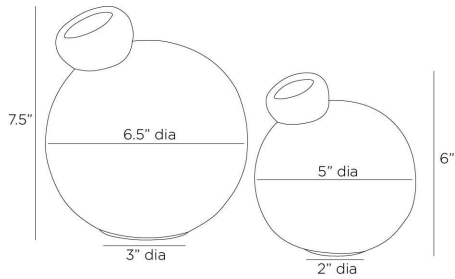

ARTERIOS

GRACIE VASES, SET OF 2

AVE01
Peaches and Cream Reactive,
Porcelain

The rounded form of bubbles inspired a playful pair of porcelain vases glazed in our new peaches and cream reactive shade. Adding a playful accent to a shelf or table, each vase has an endless flexibility that achieves different effects when placed around the room. Finish will vary.

APPEARANCE

Materials	Porcelain
Finishes	Peaches and Cream Reactive
Finish Will Vary	Yes
Top Coat/Sealant	Yes

DIMENSIONS

Overall Large	Dia: 6.5 in x H: 7.5 in
Overall Small	Dia: 5.0 in x H: 6 in
Opening Large	Dia: 1.5 in
Opening Small	Dia: 1.0 in
Foot Print Large	Dia: 3.0 in
Foot Print Small	Dia: 2.0 in

SHIPPING

Product Weight	2.5 lbs
Gross Weight 1	10.0 lbs
Shipping Box 1	W: 17.5 in x D: 11.0 in x H: 10.0 in

ADDITIONAL INFO

Features	Water Tight

CONTRACT

Contract Suitability	Contract Suitable As Is