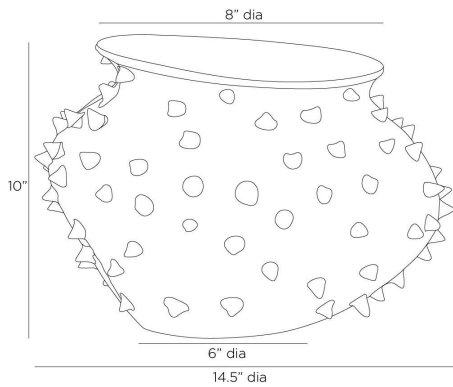

# ARTERIO RS

## GRE NELL SHORT VASE

AVC15  
Ivory Crackle, Ceramic

This ceramic vase's irregular shape and spiked surface recall a cactus. Glazed with an ivory crackle finish, it can be staged with the matching tall Grenell vase or on its own. Finish will vary.

### DIMENSIONS

Overall	W: 14.5 in x D: 14 in x H: 10 in
Foot Print	Dia: 6.0 in
Opening	Dia: 8.0 in

### SHIPPING

Product Weight	7.5 lbs
Gross Weight 1	11.0 lbs
Shipping Box 1	W: 13.0 in x D: 16.5 in x H: 17.5 in