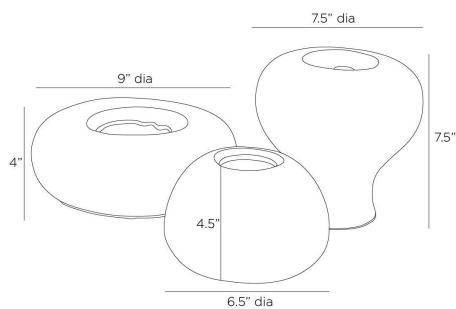

ARTERIO RS

DANDY VASES, SET OF 3

AVC12
Icy Morn, Ceramic

Curved lines and pebble shapes lend natural charm to our ceramic vases. Glazed in an icy morn finish, they add a spa-like serenity to any space. Finish will vary.

APPEARANCE

Materials	Ceramic
Finishes	Icy Morn
Finish Will Vary	Yes
Top Coat/Sealant	Yes

DIMENSIONS

Overall Large	Dia: 7.5 in x H: 7.5 in
Overall Medium	Dia: 6.5 in x H: 4.5 in
Overall Small	Dia: 9.0 in x H: 4 in
Opening Large	Dia: 2.0 in
Opening Medium	Dia: 3.0 in
Opening Small	Dia: 3.5 in
Foot Print Large	Dia: 4.0 in
Foot Print Medium	Dia: 5.0 in
Foot Print Small	Dia: 7.5 in

SHIPPING

Product Weight	7.7 lbs
Gross Weight 1	15.0 lbs
Shipping Box 1	W: 15.7 in x D: 16.7 in x H: 13.6 in

ADDITIONAL INFO

Features	Water Tight

CONTRACT

Contract Suitability	Contract Suitable As Is