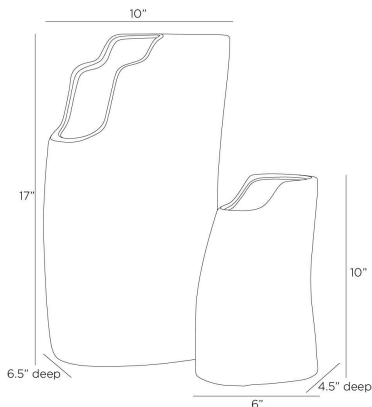

## CASIO VASES, SET OF 2

AVCT11  
Icy Morn, Ceramic

Resembling the ocean's breaking waves or the cresting fin of a whale, the ribbed surface of our ceramic vessels possesses an organic appeal. Each vase was finished with an asymmetric opening to show off a lateral gathering of blooms. Glazed in icy morn. Finish will vary.

### DIMENSIONS

Overall Large	W: 10 in x D: 6.5 in x H: 17 in
Overall Small	W: 6 in x D: 4.5 in x H: 10 in
Foot Print Large	W: 10 in x D: 6.5 in
Foot Print Small	W: 6 in x D: 4.5 in

### SHIPPING

Product Weight	14.4 lbs
Gross Weight 1	23.5 lbs
Shipping Box 1	W: 27.2 in x D: 14.2 in x H: 11.2 in