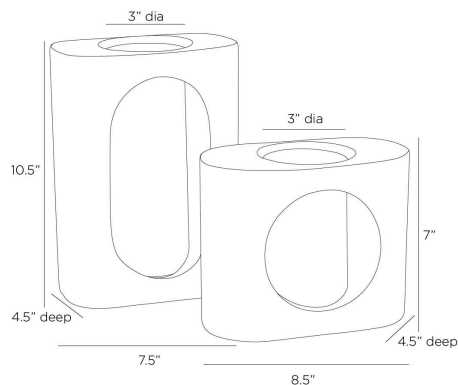

## EMILIE VASES, SET OF 2

AVC10  
Ivory, Ricestone

We finished our contemporary vases with elemental cutouts. Designed of ivory ricestone composite with clear glass centers to display the stems and blooms of your favorite bouquet. Finish will vary.

### DIMENSIONS

Overall Large	W: 7.5 in x D: 4.5 in x H: 10.5 in
Overall Small	W: 8.5 in x D: 4.5 in x H: 7 in
Glass Large	Dia: 3.0 in x H: 9 in
Opening Large	Dia: 3.5 in
Opening Small	Dia: 3.5 in
Glass Small	Dia: 3.0 in x H: 5.5 in
Foot Print Large	W: 7.5 in x D: 4.5 in
Foot Print Small	W: 8.5 in x D: 4.5 in

### SHIPPING

Product Weight	19.6 lbs
Gross Weight 1	30.0 lbs
Shipping Box 1	W: 14.75 in x D: 12.6 in x H: 14.75 in