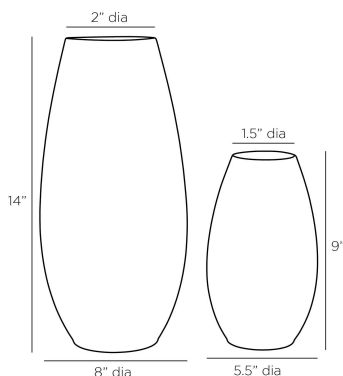

ARTERIO S

YANCY VASES, SET OF 2

AVC09
Glacial Reactive, Porcelain

Simplicity in its finest, these porcelain vases were crafted with shallow opening to form the perfect home for a minimalist arrangement. A glacial reactive finish adorns each, from indented top to rounded base. Set of two. Finish will vary.

APPEARANCE

Materials	Porcelain
Finishes	Glacial Reactive
Finish Will Vary	Yes
Top Coat/Sealant	No

DIMENSIONS

Overall Large	Dia: 8.0 in x H: 14 in
Overall Small	Dia: 5.5 in x H: 9 in
Opening Large	Dia: 2.0 in
Opening Small	Dia: 1.5 in
Foot Print Large	Dia: 4.0 in
Foot Print Small	Dia: 3.0 in

SHIPPING

Product Weight	6.8 lbs
Gross Weight 1	13.8 lbs
Shipping Box 1	W: 9.4 in x D: 15.7 in x H: 16.9 in

CONTRACT

Contract Suitability	Contract Suitable As Is
----------------------	-------------------------