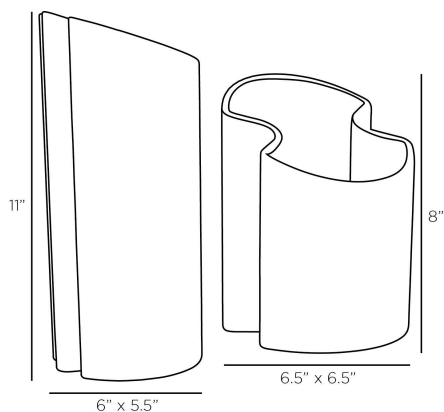

ARTERIORES

XYLA VASES, SET OF 2

AVC08
Black, Ceramic

The flowing forms and gentle curves of these extruded vases offer the best of the natural and material worlds. Crafted of black ceramic, the textural finish recalls volcanic rock. Set of two. Finish will vary.

APPEARANCE

Materials	Ceramic
Finishes	Black
Finish Will Vary	Yes
Top Coat/Sealant	No

DIMENSIONS

Overall Large	W: 6 in x D: 5.5 in x H: 11 in
Overall Small	W: 6.5 in x D: 6.5 in x H: 8 in
Opening Large	W: 4.5 in x D: 4 in
Opening Small	W: 6 in x D: 6 in
Foot Print Large	W: 6 in x D: 5.5 in
Foot Print Small	W: 6.5 in x D: 6.5 in

SHIPPING

Product Weight	7.5 lbs
Gross Weight 1	14.5 lbs
Shipping Box 1	W: 16.5 in x D: 18.9 in x H: 14.6 in

ADDITIONAL INFO

Features	Water Tight, Food Safe
----------	------------------------

CONTRACT

Contract Suitability	Contract Suitable As Is
----------------------	-------------------------