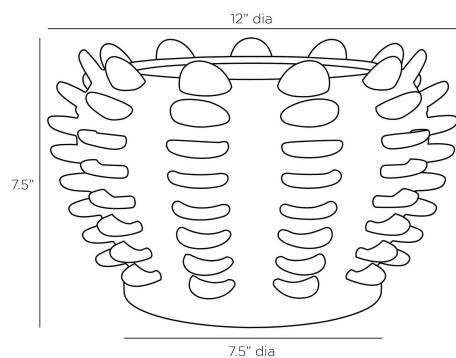

ARTERIO RS

AILEE VASE

AVC07
Reactive Blue, Porcelain

With a silhouette like a spiny sea urchin, a substantial porcelain vase is the perfect home for your favorite blooms. Finished with a marine-inspired glaze of reactive blue that moves from deep to shallow tones towards the edges of each textural accent. Finish will vary.

APPEARANCE

Materials	Porcelain
Finishes	Reactive Blue
Finish Will Vary	Yes
Top Coat/Sealant	No

DIMENSIONS

Overall	Dia: 12.0 in x H: 7.5 in
Foot Print	Dia: 7.5 in
Opening	Dia: 8.0 in

SHIPPING

Product Weight	7.1 lbs
Gross Weight 1	14.1 lbs
Shipping Box 1	W: 15.0 in x D: 15.0 in x H: 10.6 in