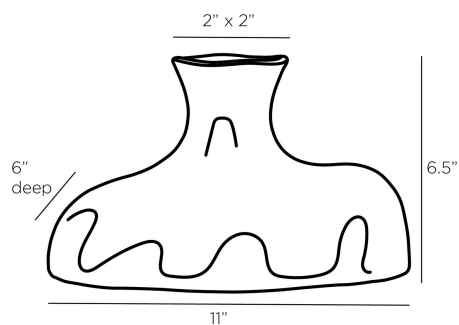

ARTERIO RS

TILBURY VASE

AVC03
Gold, Ceramic

The Tilbury dares to be bold. The vase is rendered in an expressive decolletage form in the gold ceramic. Use the watertight accent to hold a favorite bloom, or as an evocative tabletop accessory.

APPEARANCE

Materials	Ceramic
Finishes	Gold
Finish Will Vary	No
Top Coat/Sealant	No

DIMENSIONS

Overall	W: 11 in x D: 6 in x H: 6.5 in
Foot Print	W: 11 in x D: 6 in
Opening	W: 2 in x D: 2 in

SHIPPING

Product Weight	3.0 lbs
Gross Weight 1	6.0 lbs
Shipping Box 1	W: 8.0 in x D: 13.0 in x H: 8.0 in