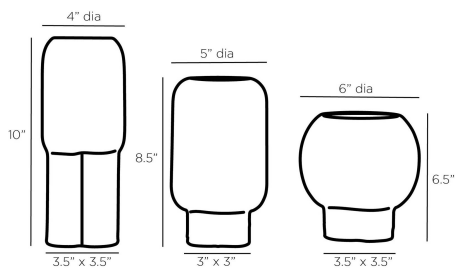

ARTERIO RS

TUTWELL VASES, SET OF 3

AVC01
Forest Reactive, Ceramic

Our trio of Tutwell vases are crafted from reactive glaze ceramic in three different shapes and sizes. The organic pod- and capsule-shaped vases, in a neutral forest reactive glaze, are designed with fantasy-inspired feet as a base finished in antique brass. Finish and dripping will vary.

APPEARANCE

Materials	Ceramic, Ceramic
Finishes	Forest Reactive, Antique Brass
Finish Will Vary	Yes
Top Coat/Sealant	No

DIMENSIONS

Overall Large	Dia: 4.0 in x H: 10 in
Overall Medium	Dia: 5.0 in x H: 8.5 in
Overall Small	Dia: 6.0 in x H: 6.5 in
Opening Large	Dia: 2.5 in
Opening Medium	Dia: 2.5 in
Opening Small	Dia: 3.5 in
Foot Print Large	W: 3.5 in x D: 3.5 in
Foot Print Medium	W: 3 in x D: 3 in
Foot Print Small	W: 3.5 in x D: 3.5 in

SHIPPING

Product Weight	6.0 lbs
Gross Weight 1	7.05 lbs
Shipping Box 1	W: 16.0 in x D: 7.0 in x H: 16.0 in

ADDITIONAL INFO

Features	Water Tight
----------	-------------

CONTRACT

Contract Suitability	Contract Suitable As Is
----------------------	-------------------------